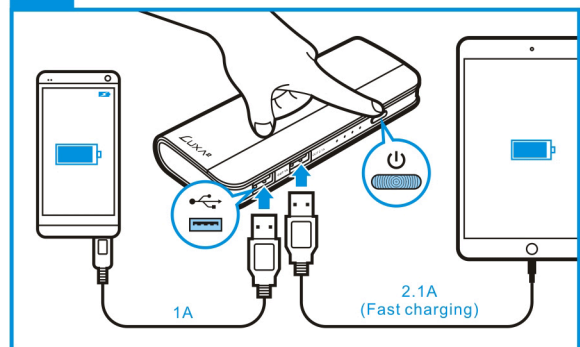

LUXA²
A Division of Thermaltake

EnerG 8800mAh
Portable Battery Pack
QUICK START GUIDE

PO-UNP-PCP5BK-00

Package Contents

Buttons & Controls

Charge In

Charge Out

Dear Valued Customer,